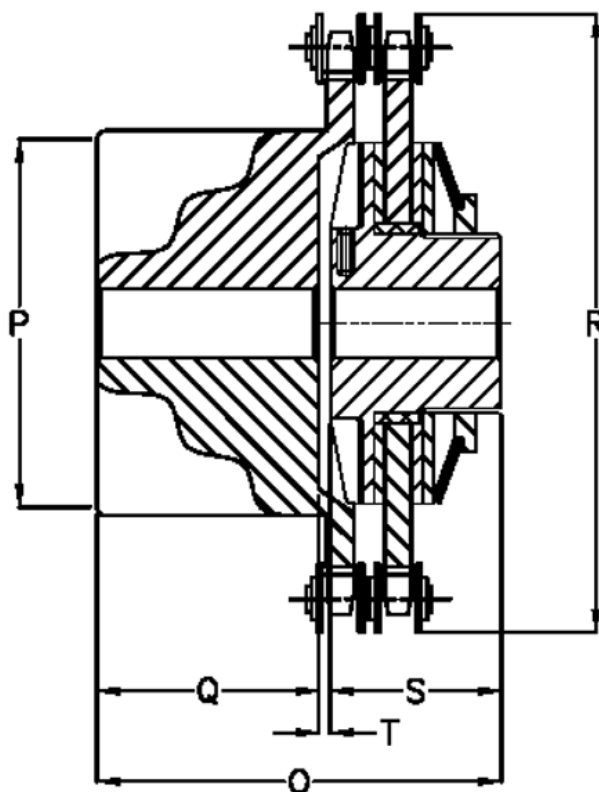

Data Sheet

Article number: 4618007

Description: Securex torque limiter C 1800/170
0

Measures

Max angular displacement = 30
Max parallel displacement = 0.50
Max torque Nm = 1800
Number of springs = 2
O = 170.0
P = 158
Q = 74.0
R = 231.6

S = 93
T = 3.0